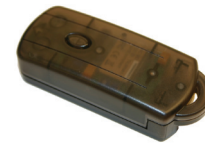

Smartphones you can use as your lockbox key

Add Supra eKEY® software to any smartphone listed below and turn it into your lockbox key. Devices not on this list are not supported for use with eKEY software.

Android™

Ally	Eris
Captivate	Evo
Droid	Hero
Droid 2	Incredible
Droid X	Nexus One

Androids require the use of the eKEY Fob to access the iBox

BlackBerry®

8800 series (8820, 8830, 8830 World Edition)
All models in the following product lines:
Bold Storm
Curve Torch
Pearl/Pearl Flip Tour

BlackBerrys require the use of the eKEY Fob to access the iBox

iPhone

iPhone (original)	iPhone 3GS
iPhone 3G	iPhone 4

iPhones require the use of an eKEY Adapter to access the iBox

Windows Mobile®

Infrared Models