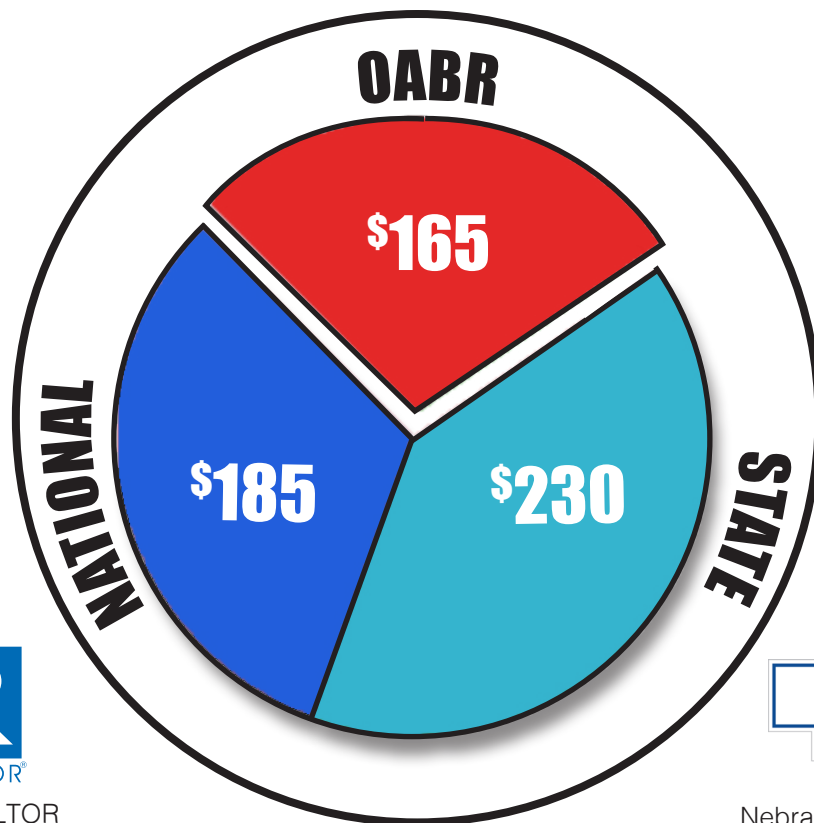

Your annual dues breakdown

OmahaREALTORS.com

NAR.REALTOR

NebraskaREALTORS.com

2020 DUES = \$580

AUGUST 15 DEADLINE