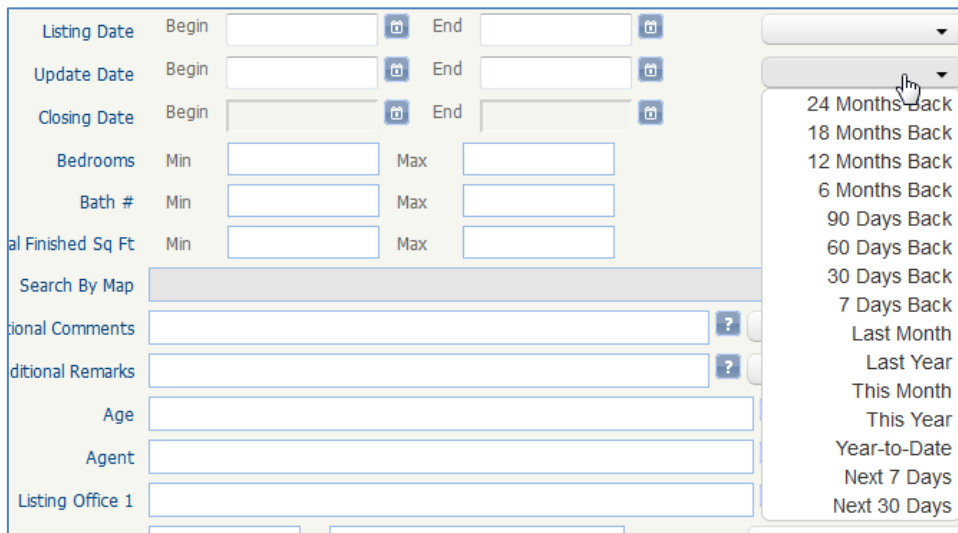

- **Lookup Fields Contain:** Equals and Not Equal To
- **Free Form Fields Contain:** Not Equal To, Contains, Contains All, Starts With, Not Starting With, and Does Not Contain

The operators applied values will be retained when a search is saved.

These field operators when active will also be available in Hotsheet Search.

Date Ranges: Days Back and Months Back search ranges

New date range filters are now available for configuration for date fields. When configured, this functionality will be active on all system date fields.

- 24, 18, 12, 6, Months Back
- 90, 60, 30, 7 Days Back
- Last Month, Last Year, This Month, This Year, Year-to-Date, Next 7 Days, Next 30 Days

When active, these filters will also be available in Client Connect Searches.