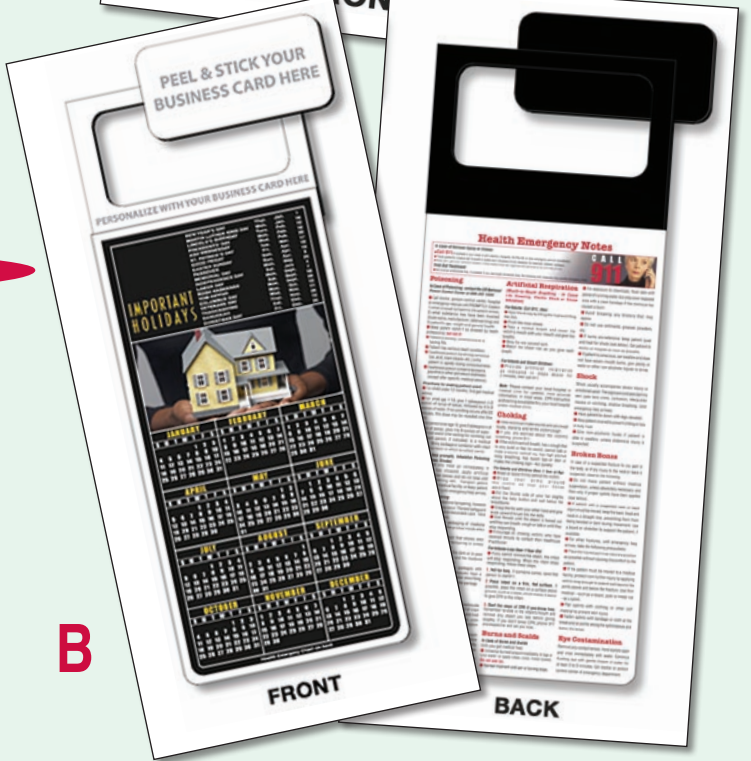

**100 =
.47 each**

**300 & up =
.32 each**

(orders can be combined to get to the 300 quantity pricing)

FRONT

Product fits into a standard #10 business envelope (envelopes not included)
Product mails for standard first class rate of .44 each.

FOCUS PRINTING
OABR PRINTING & MAILING

www.FocusPrintingOmaha.com
11830 Nicholas St. • Omaha, NE 68154
402-619-5570

B